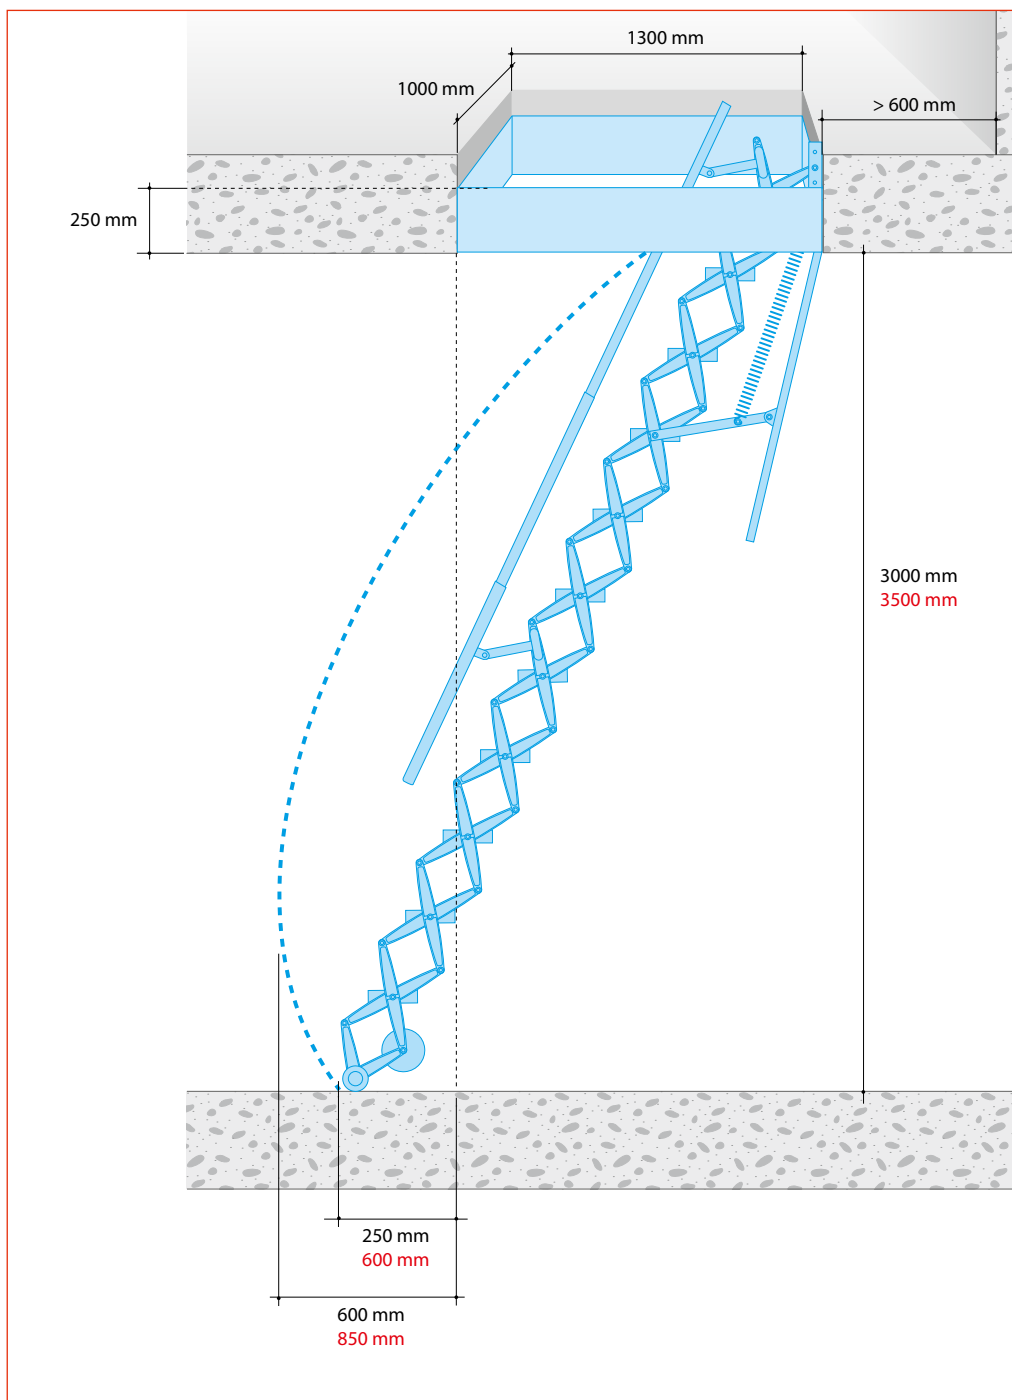

Scissor stairs dimensions

Type XL

Safe Access, Proven Design